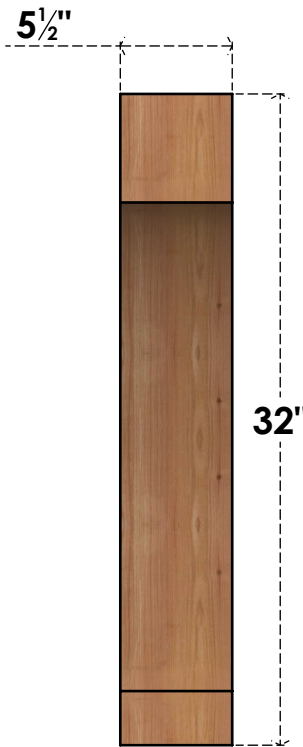

# BRC06X26X32IMP00SWR

5 1/2"W X 26"D X 32"H IMPERIAL SMOOTH BRACE, WESTERN RED CEDAR

**SIDE**

**FRONT**

EKENA MILLWORK  
 2300 WEST MAIN ST.  
 CLARKSVILLE, TX 75426  
 TOLL FREE: 866-607-0453  
 WWW.EKENAMILLWORK.COM

**NOTES**

1. INSTALLATION TO BE COMPLETED IN ACCORDANCE WITH MANUFACTURER'S SPECIFICATIONS.
2. DRAWING MAY NOT BE TO SCALE
3. THIS DRAWING IS INTENDED FOR DESIGN AND PLANNING PURPOSES ONLY.
4. ALL INFORMATION CONTAINED HEREIN WAS CURRENT AT THE TIME OF DEVELOPMENT BUT MUST BE REVIEWED AND APPROVED BY THE PRODUCT MANUFACTURER TO BE CONSIDERED ACCURATE.
5. PRODUCTS ARE NOT KILN DRIED. THIS ITEM IS UNIQUE AND WILL CONTAIN THE NATURAL VARIATIONS THAT THE WOOD SPECIES OFFERS. THIS MAY RESULT IN VARIATIONS UP TO 1/4"