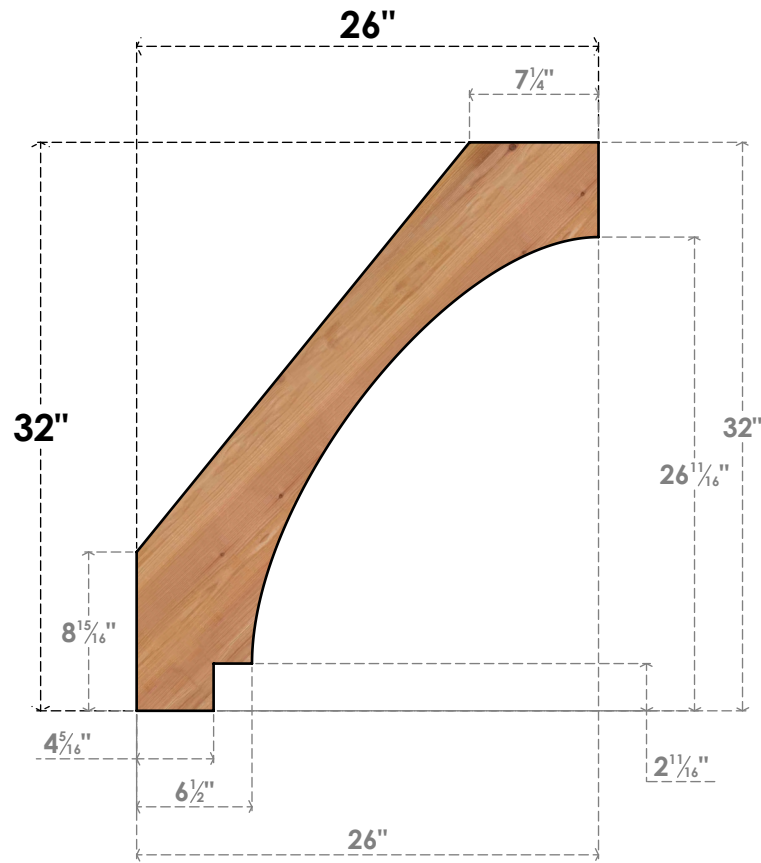

# BRC06X26X32IMP00SWR

5 1/2"W X 26"D X 32"H IMPERIAL SMOOTH BRACE, WESTERN RED CEDAR

**SIDE**

**FRONT**

EKENA MILLWORK  
 2300 WEST MAIN ST.  
 CLARKSVILLE, TX 75426  
 TOLL FREE: 866-607-0453  
 WWW.EKENAMILLWORK.COM